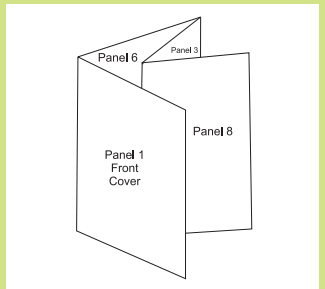

Red Lines = Safe Zone
Kept all text and critical
elements inside RED LINES

Fold

Fold

Fold

Panel 4
Front Inside Left

Panel 3
Front Inside Right

Panel 2
Back Cover

Panel 1
Front Cover

Bleed Size: 4.25"x10.25"

Final Size = 4"x10"

Please submit your
file with:
Colors as CMYK
NOT RGB or Pantone
PDF file with "Crop Marks"
Images 300dpi or Higher
Embed All Fonts

8 Panel Mini Brochure Template

Red Lines = Safe Zone
Kept all text and critical
elements inside RED LINES

Fold

Fold

Fold

Panel 5
Inside Left

Panel 6
Inside Center

Panel 7
Inside Center

Panel 8
Inside Right