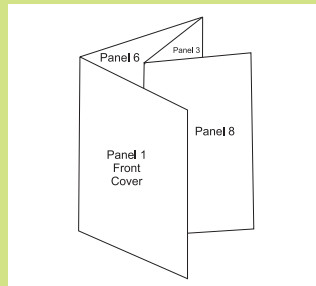

Red Lines = Safe Zone
Kept all text and critical
elements inside RED LINES

Fold

Fold

Fold

Panel 4
Front Inside Left

Panel 3
Front Inside Right

Panel 2
Back Cover

Panel 1
Front Cover

Bleed Size: 4.25"x10.25"

Final Size = 4"x10"

Please submit your
file with:
Colors as CMYK
NOT RGB or Pantone
PDF file with "Crop Marks"
Images 300dpi or Higher
Embed All Fonts

8 Panel Mini Brochure Template

Red Lines = Safe Zone
Kept all text and critical
elements inside RED LINES

Fold

Fold

Fold

Panel 5
Inside Left

Panel 6
Inside Center

Panel 7
Inside Center

Panel 8
Inside Right